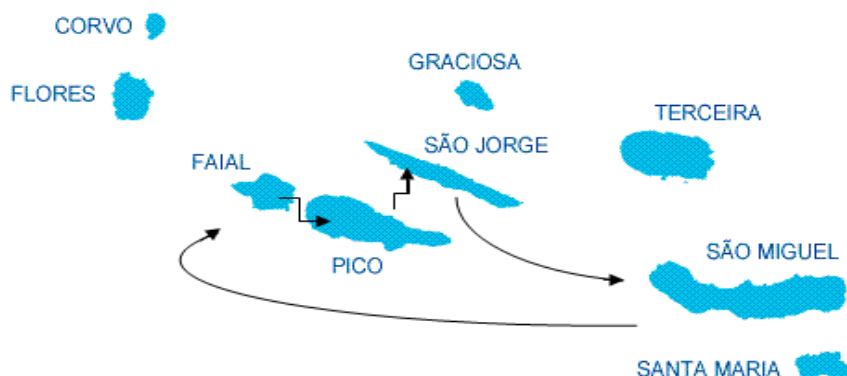

Packages Pós-Congresso / Post Congress

Opção B / Option B

Package Horta/Pico/São Jorge **	Preço por pessoa em Duplo APA / Price per person in Double
	€ 262

*Transporte entre Pico e São Jorge é feito de ferry/Transportation between Pico and São Jorge is by ferry

Inclui:

1 noite de alojamento no Hotel Caravelas, com pequeno-almoço

1 noite de alojamento no Hotel São Jorge, com pequeno-almoço

Viatura categoria A, com seguro contra terceiros e quilómetros ilimitados

Passagem aérea:

PDL / HOR

Ferry Horta / Madalena

Ferry São Roque (Pico) / Velas (São Jorge)

SJZ / PDL

Prices include:

1 night of accommodation in Hotel Caravelas, with bed and breakfast

1 night of accommodation in Hotel São Jorge, with bed and breakfast

Car category A, with liability insurance and unlimited kilometers

Flights:

PDL / HOR

Ferry Horta / Madalena

Ferry São Roque (Pico) / Velas (São Jorge)

SJZ / PDL

Contatos para Reservas / Contacts for reservations:

Telf. / Phone: +351 296 30 17 22

Telem. / Mobile: +351 961 642 710

Fax.: +351 296 30 17 29

[e-mail - fernandamelo@panazorica.pt](mailto:fernandamelo@panazorica.pt)

www.panazorica.pt